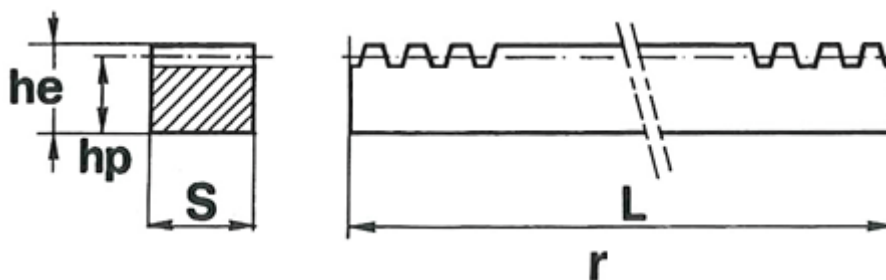

# Data Sheet

Article number: 6165050253000

Description: Rack Module 2,5 25x25  
length 3000 mm

## Measures

Actual length	= 3000.23
hp	= 22.5
Module	= 2.5
No. of teeth	= 382
Nominal length	= 3000
Pitch	= 7.854
Profile Sxhe	= 25x25